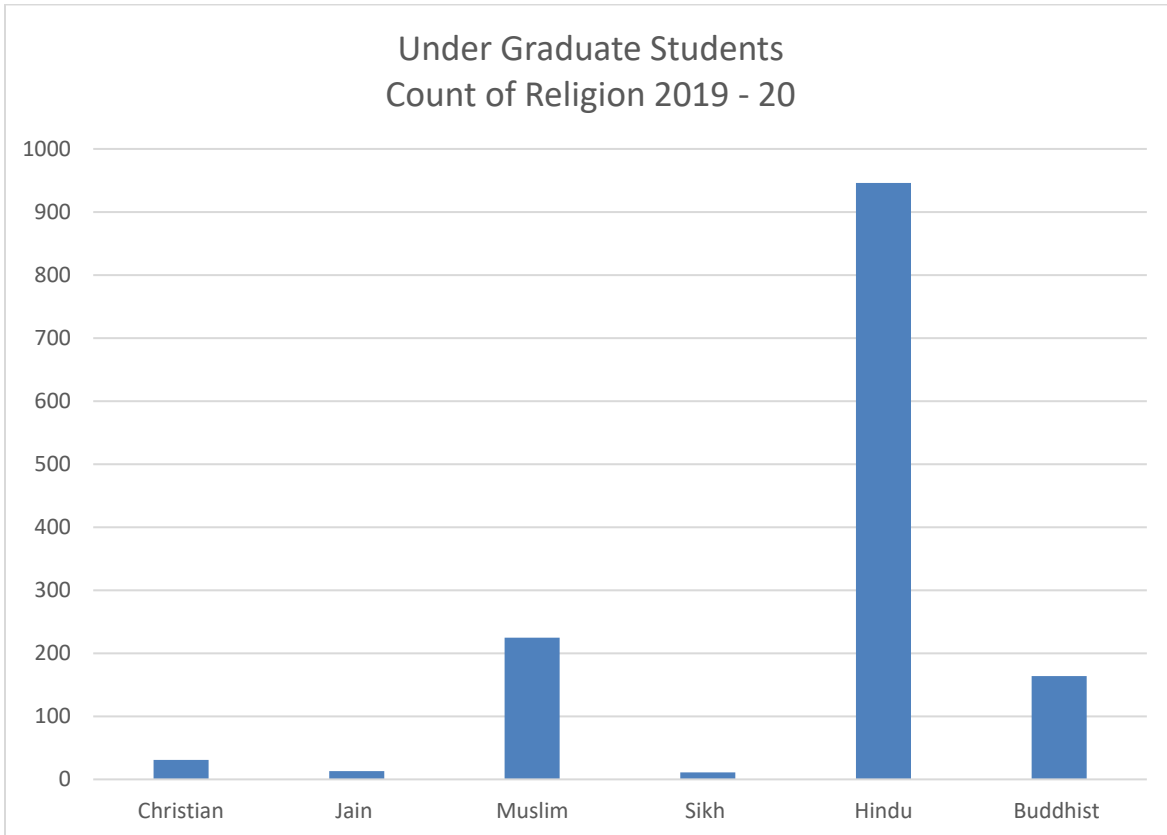

Religious diversity amongst under-graduate students who have taken admission in the year 2019 – 2020

I/C PRINCIPAL
Chandrabhan Sharma College
of Arts, Science & Commerce
Powai-Vihar, Powai, Mumbai - 400 076
Tel. 25704528 / 25704530