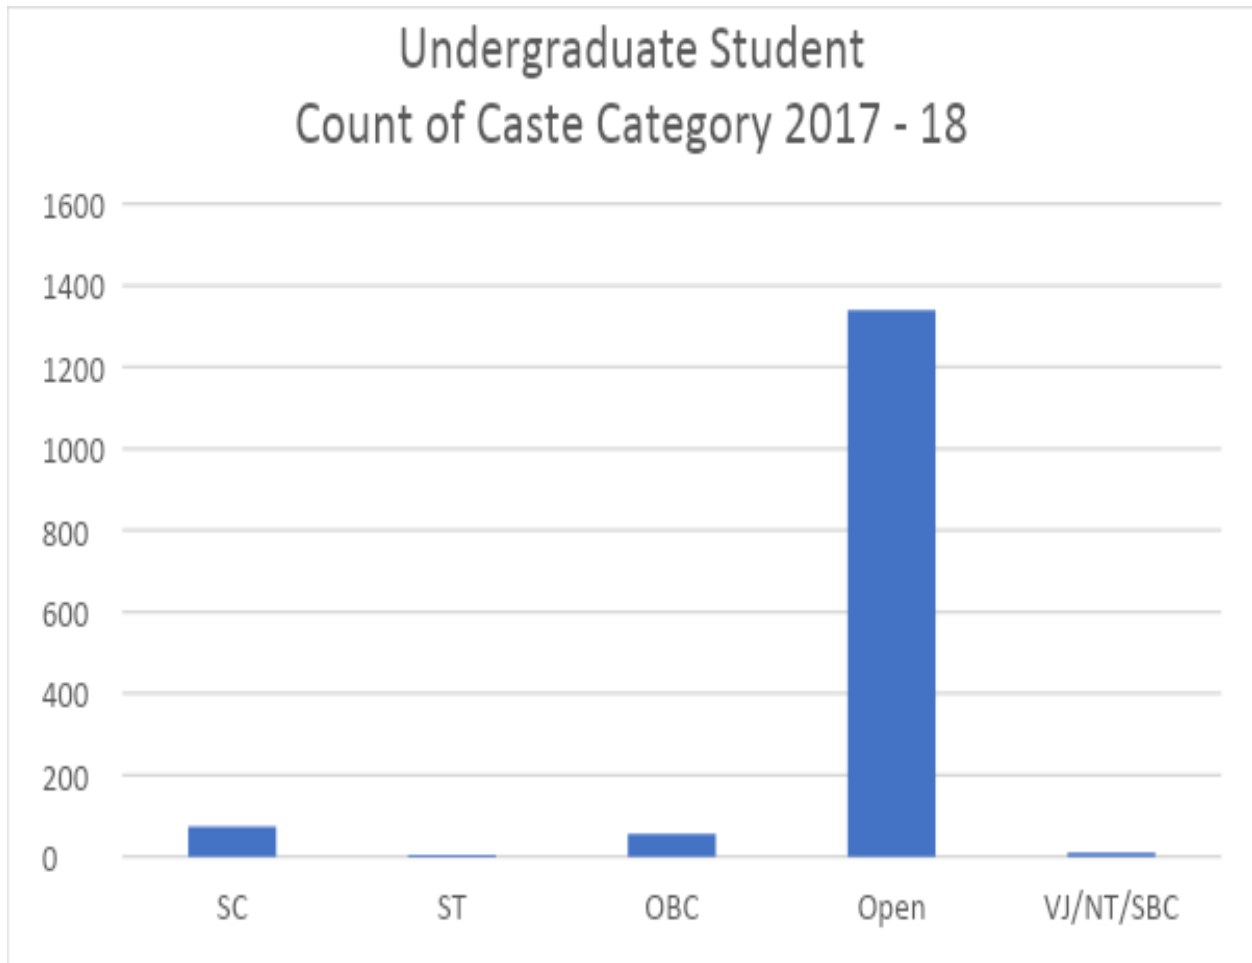

Caste diversity amongst under-graduate students who have taken admission in the year 2017 – 18

I/C PRINCIPAL
Chandrabhan Sharma College
of Arts, Science & Commerce
Powai-Vihar, Powai, Mumbai - 400 076
Tel. 25704526 / 25704530