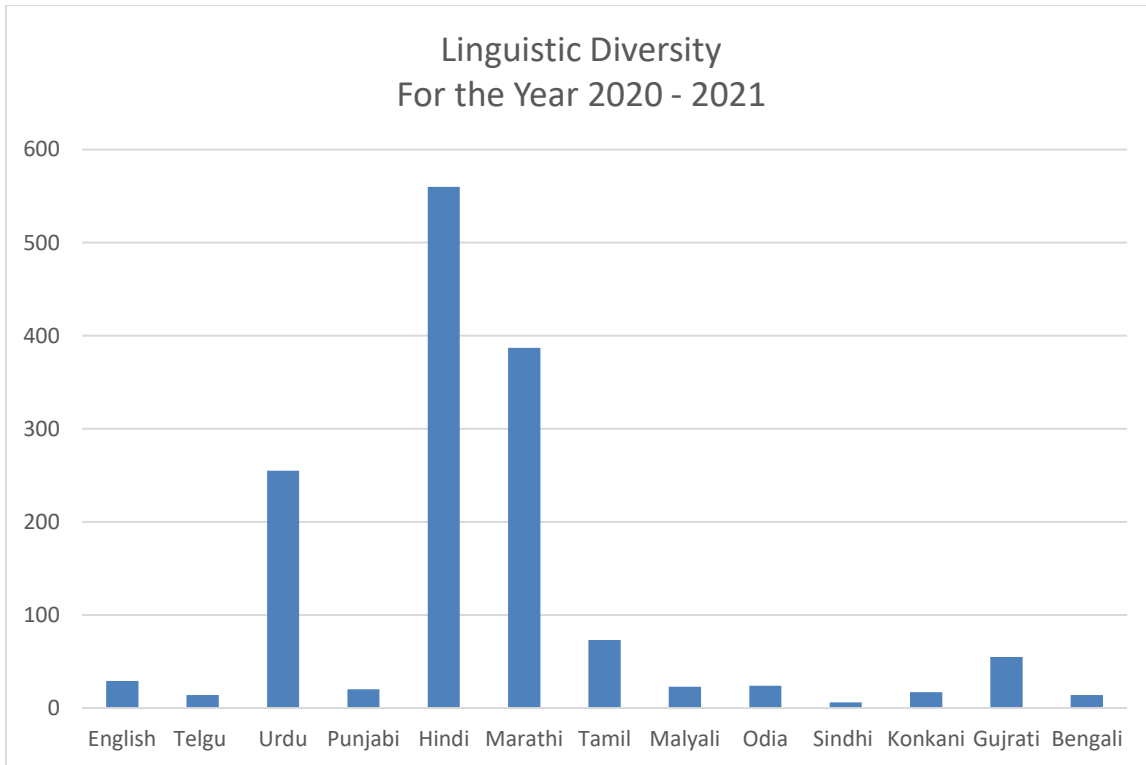

Linguistic diversity amongst under-graduate students who have taken admission in the year 2020 – 21

I/C PRINCIPAL
Chandrabhan Sharma College
of Arts, Science & Commerce
Powai-Vihar, Powai, Mumbai - 400 076
Tel. 25704526 / 25704530