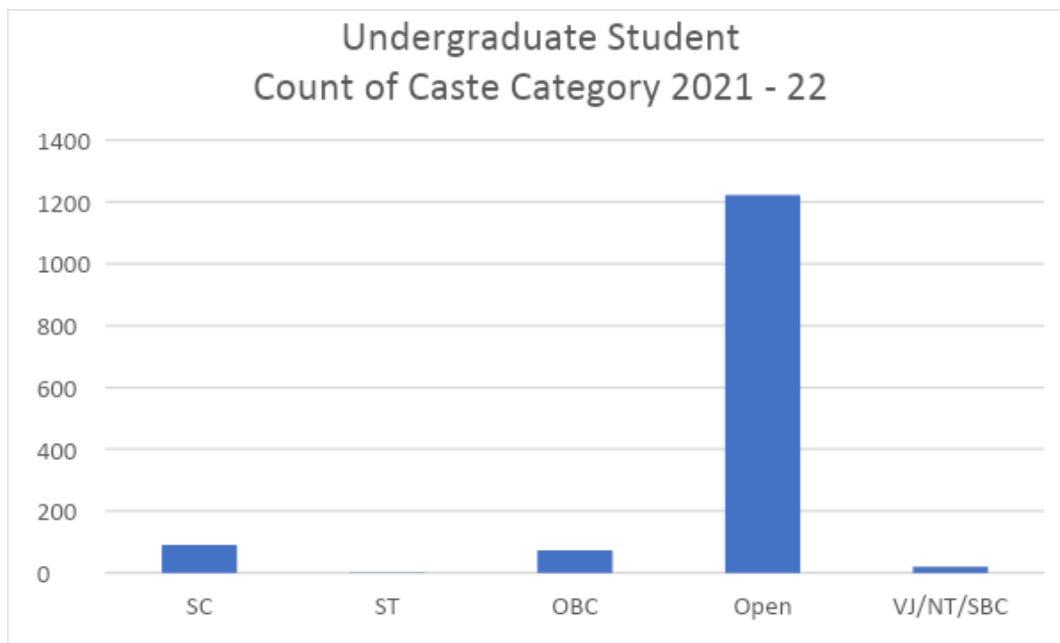

Caste Diversity (Year wise)

The college accommodates all caste diversities and follows the government guidelines on admissions and support.

Caste diversity amongst under-graduate students who have taken admission in the year 2021 – 2022