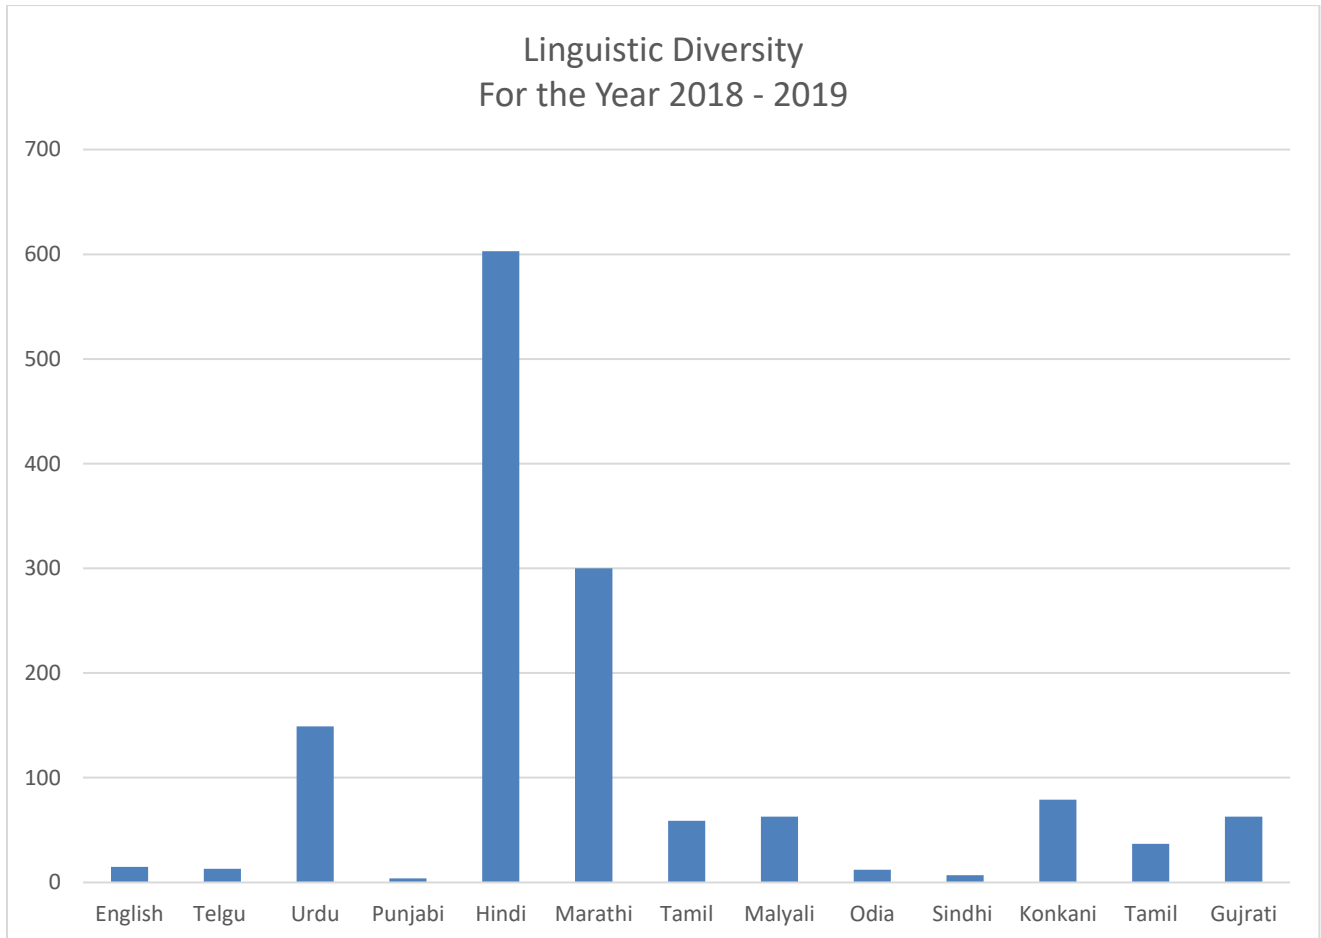

Linguistic diversity amongst under-graduate students who have taken admission in the year 2018 – 19

I/C PRINCIPAL
Chandrabhan Sharma College
of Arts, Science & Commerce
Powai-Vihar, Powai, Mumbai - 400 076
Tel. 25704528 / 25704530