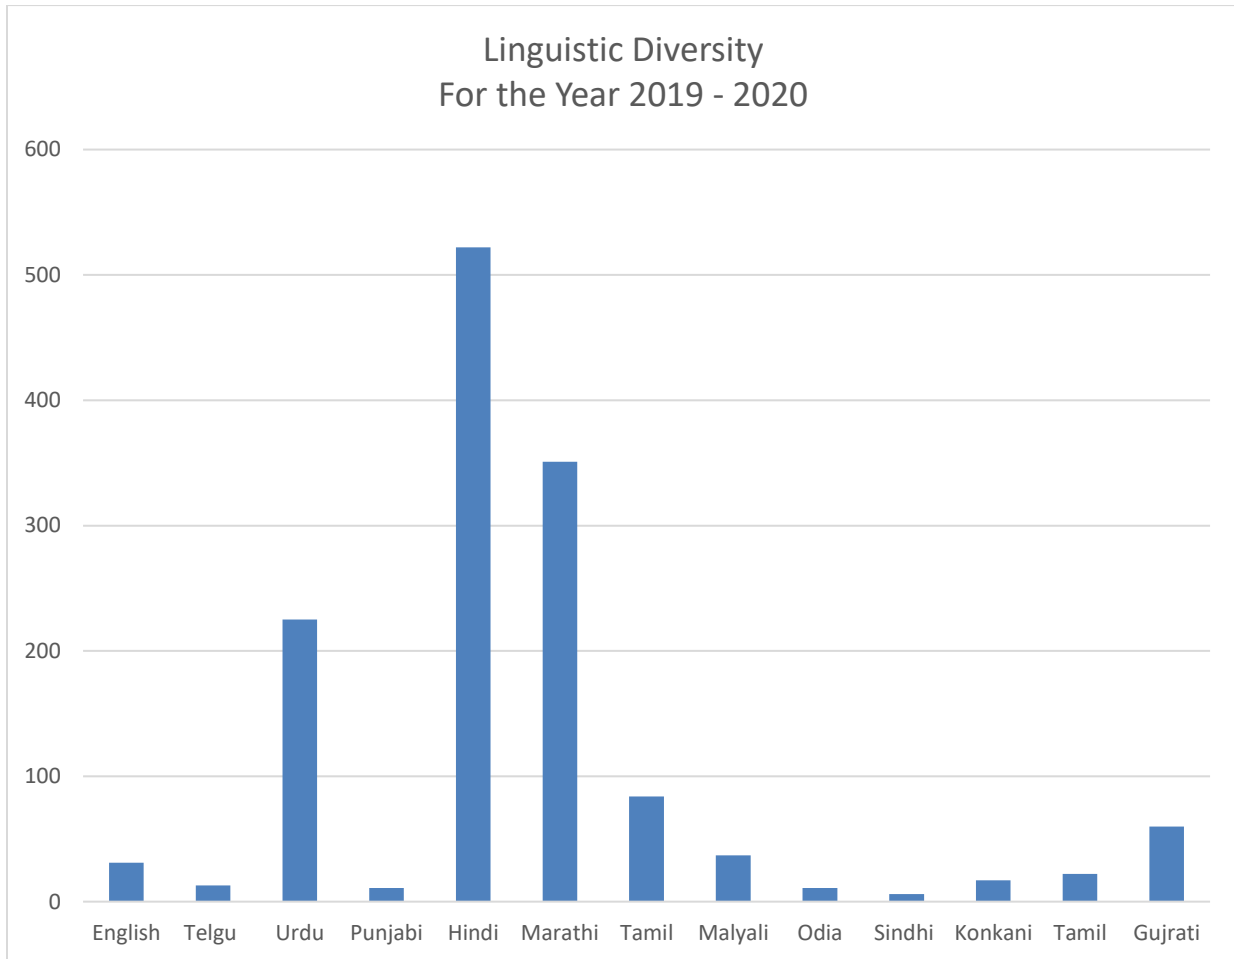

Linguistic diversity amongst under-graduate students who have taken admission in the year 2019 – 20

I/C PRINCIPAL
Chandrabhan Sharma College
of Arts, Science & Commerce
Powai-Vihar, Powai, Mumbai - 400 076
Tel. 25704528 / 25704530