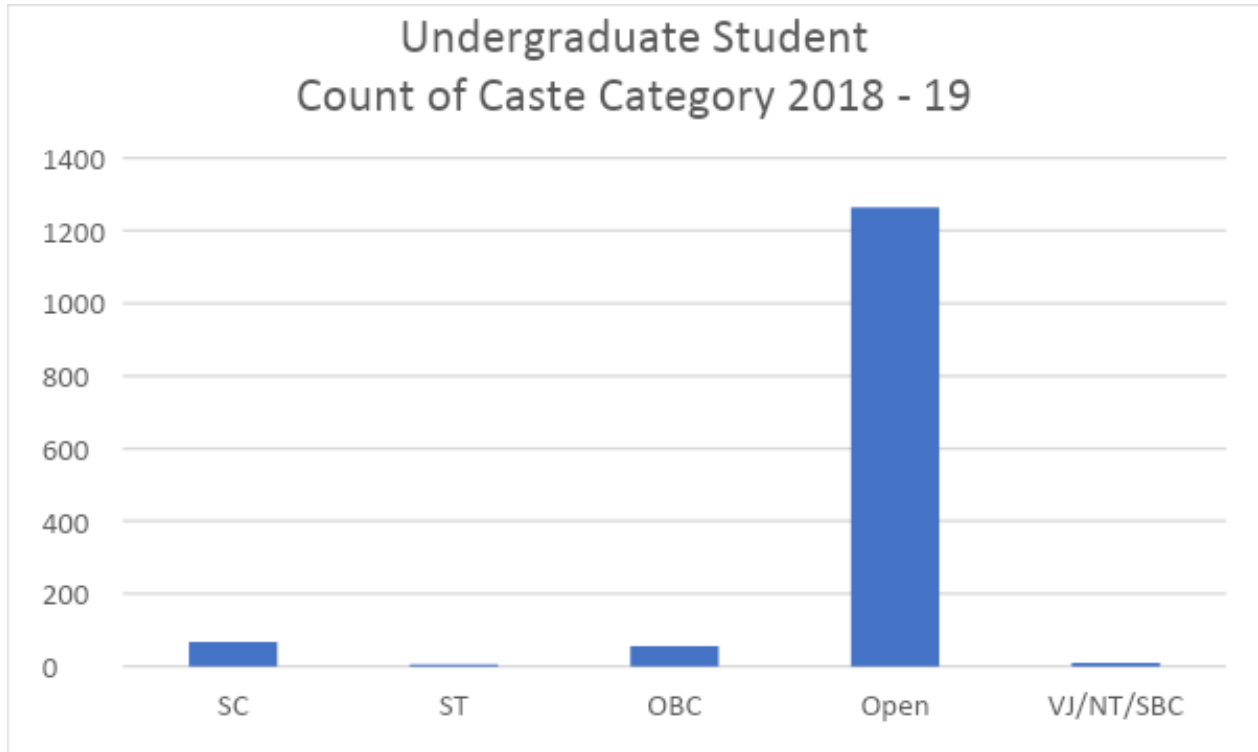

Caste diversity amongst under-graduate students who have taken admission in the year 2018 – 19

I/C PRINCIPAL
Chandrabhan Sharma College
of Arts, Science & Commerce
Powai-Vihar, Powai, Mumbai - 400 076
Tel. 25704526 / 25704530