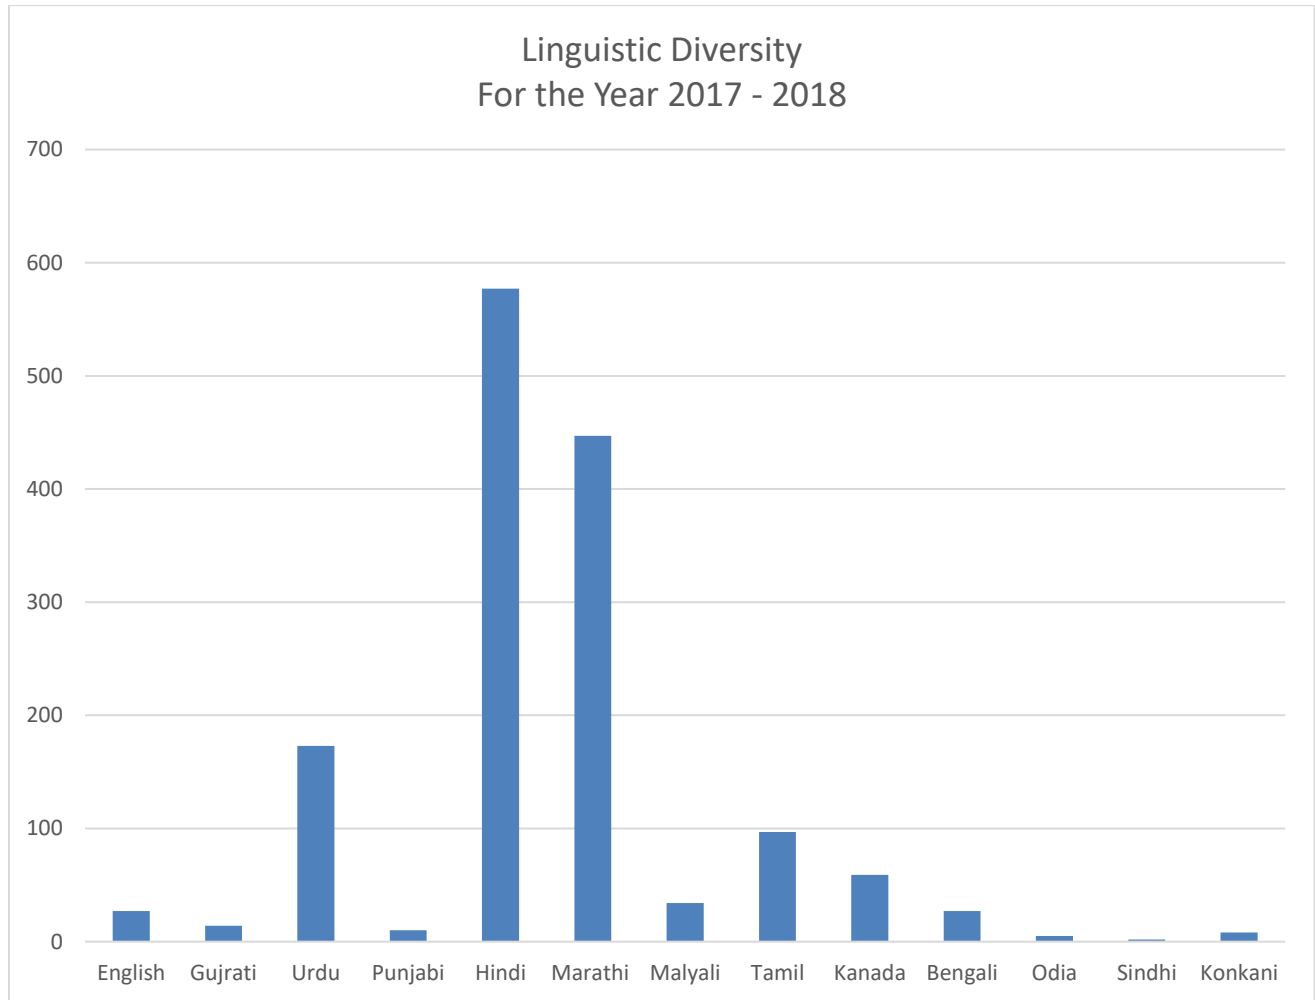

Linguistic diversity amongst under-graduate students who have taken admission in the year 2017 – 18

I/C PRINCIPAL
Chandrabhan Sharma College
of Arts, Science & Commerce
Powai-Vihar, Powai, Mumbai - 400 076
Tel. 25704526 / 25704530