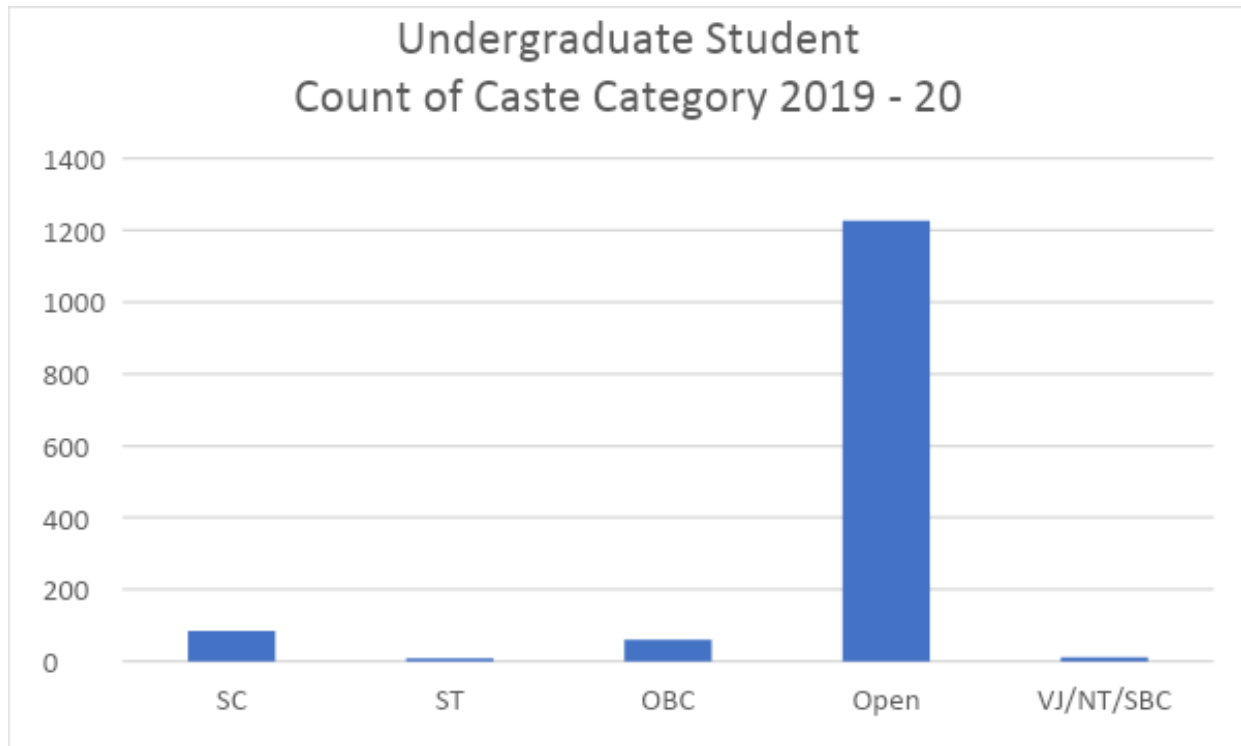

Caste diversity amongst under-graduate students who have taken admission in the year 2019 – 20

I/C PRINCIPAL
Chandrabhan Sharma College
of Arts, Science & Commerce
Powai-Vihar, Powai, Mumbai - 400 076
Tel. 25704526 / 25704530