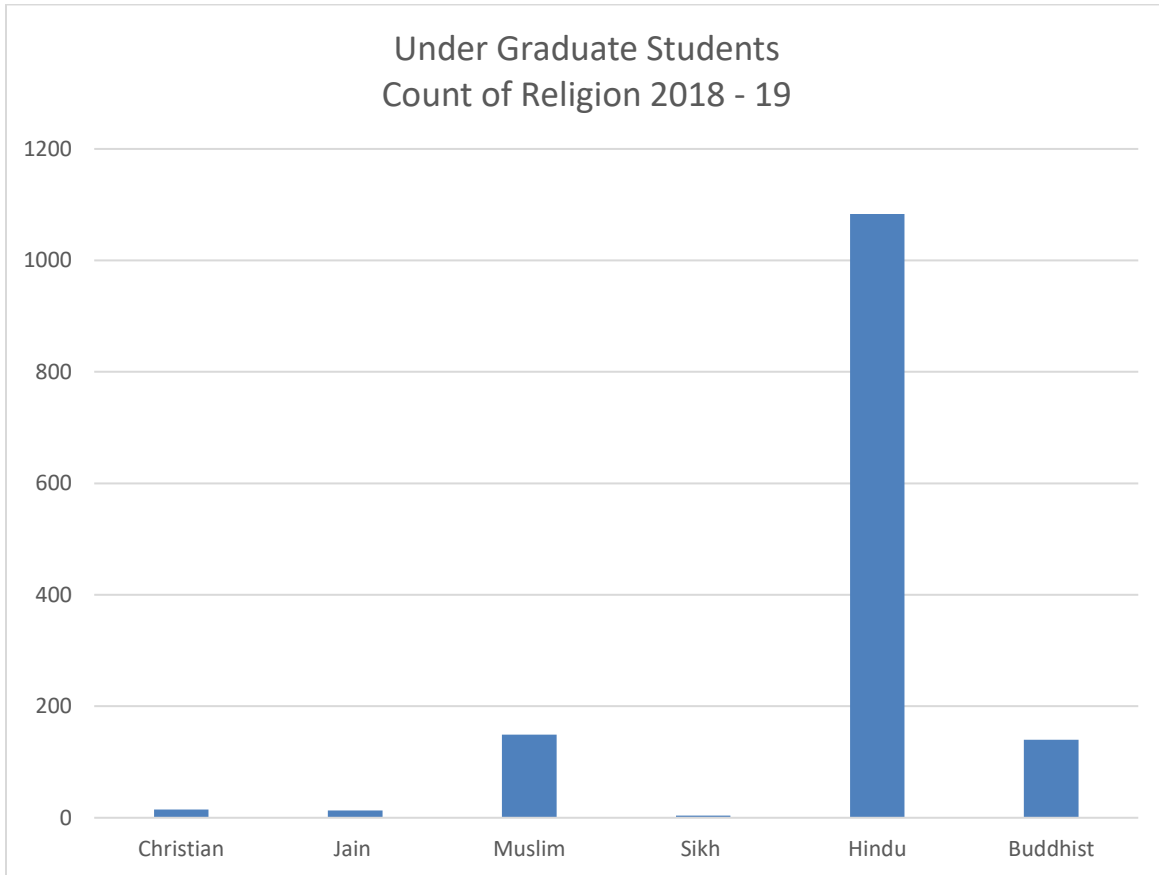

Religious diversity amongst under-graduate students who have taken admission in the year 2018 – 19

I/C PRINCIPAL
Chandrabhan Sharma College
of Arts, Science & Commerce
Powai-Vihar, Powai, Mumbai - 400 076
Tel. 25704528 / 25704530