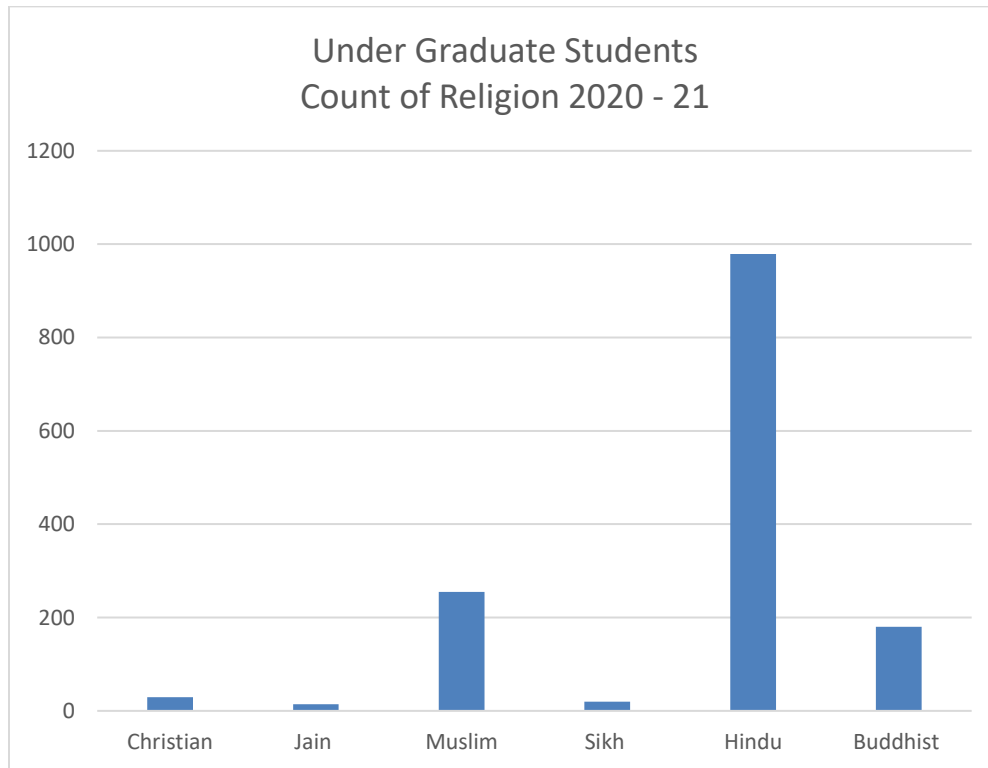

Religious diversity amongst under-graduate students who have taken admission in the year 2020 - 2021

I/C PRINCIPAL
Chandrabhan Sharma College
of Arts, Science & Commerce
Powai-Vihar, Powai, Mumbai - 400 076
Tel. 25704526 / 25704530