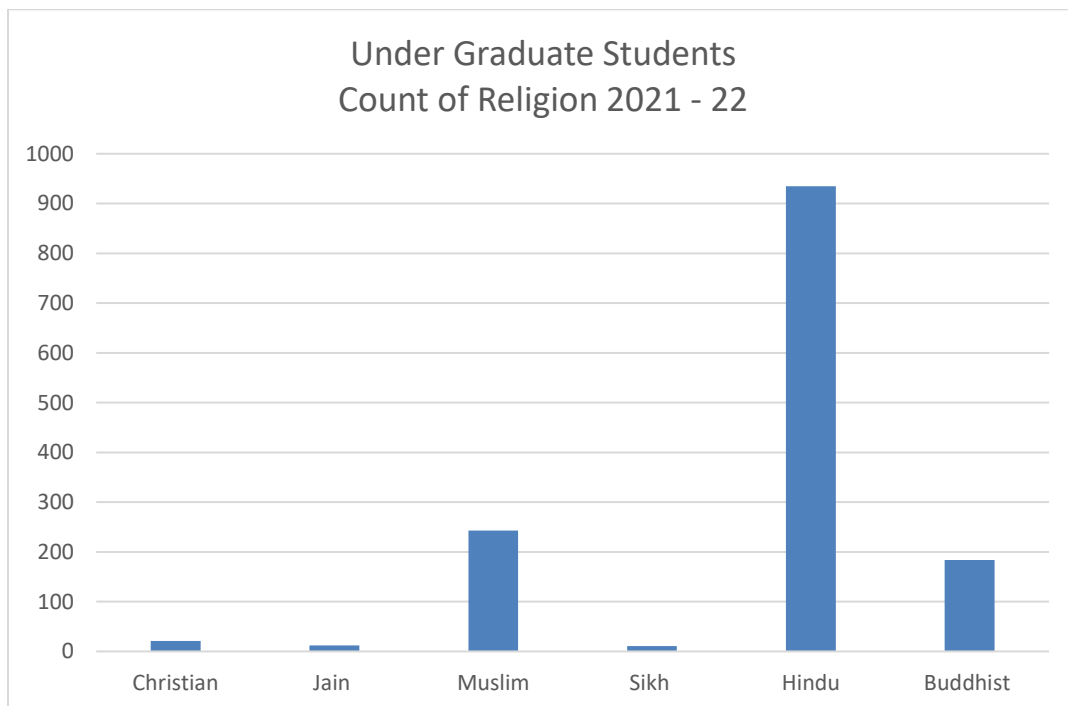

Religious Diversity (Year wise)

Every year the college admits students from diverse religious backgrounds with no discrimination.

Religious diversity amongst under-graduate students who have taken admission in the year 2021 – 2022

I/C PRINCIPAL
Chandrabhan Sharma College
of Arts, Science & Commerce
Powai-Vihar, Powai, Mumbai - 400 076
Tel. 25704526 / 25704530