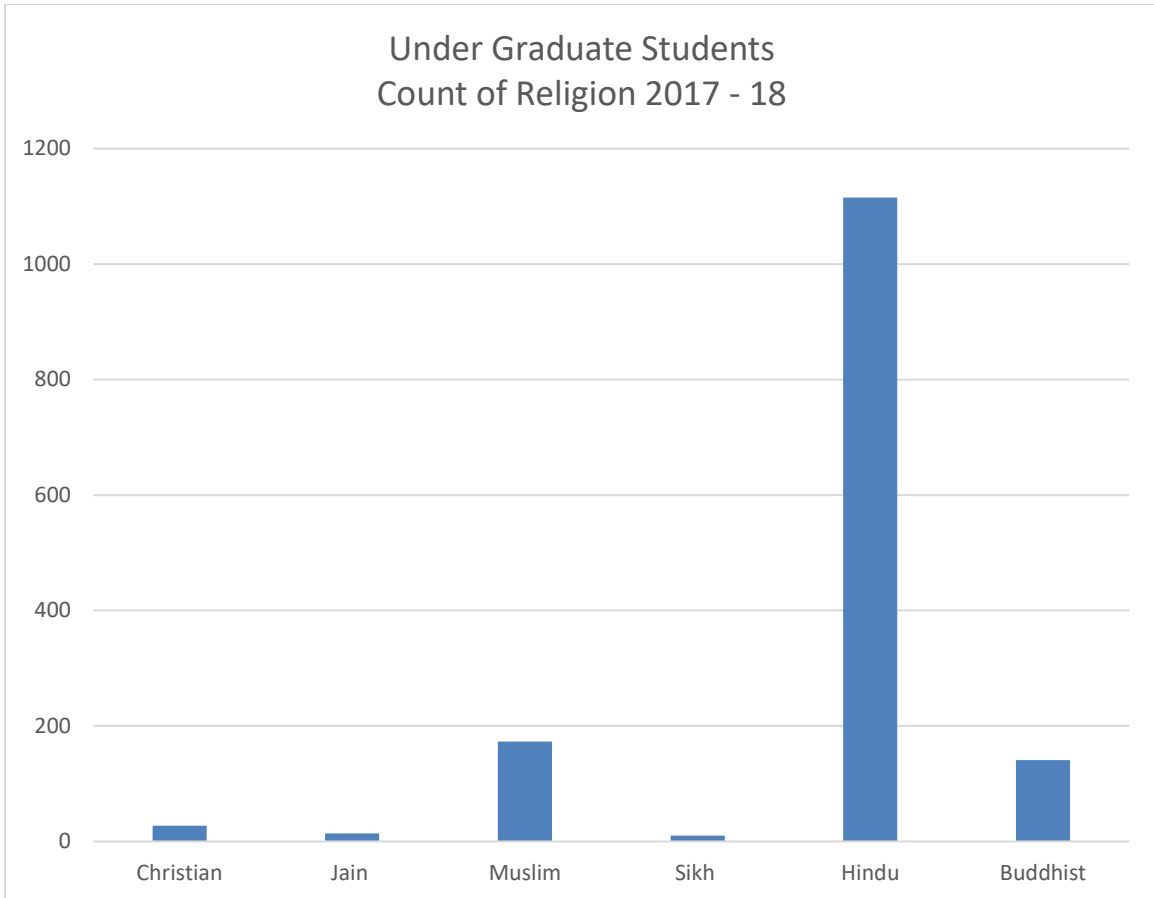

Religious diversity amongst under-graduate students who have taken admission in the year 2017 – 18

I/C PRINCIPAL
Chandrabhan Sharma College
of Arts, Science & Commerce
Powai-Vihar, Powai, Mumbai - 400 076
Tel. 25704526 / 25704530