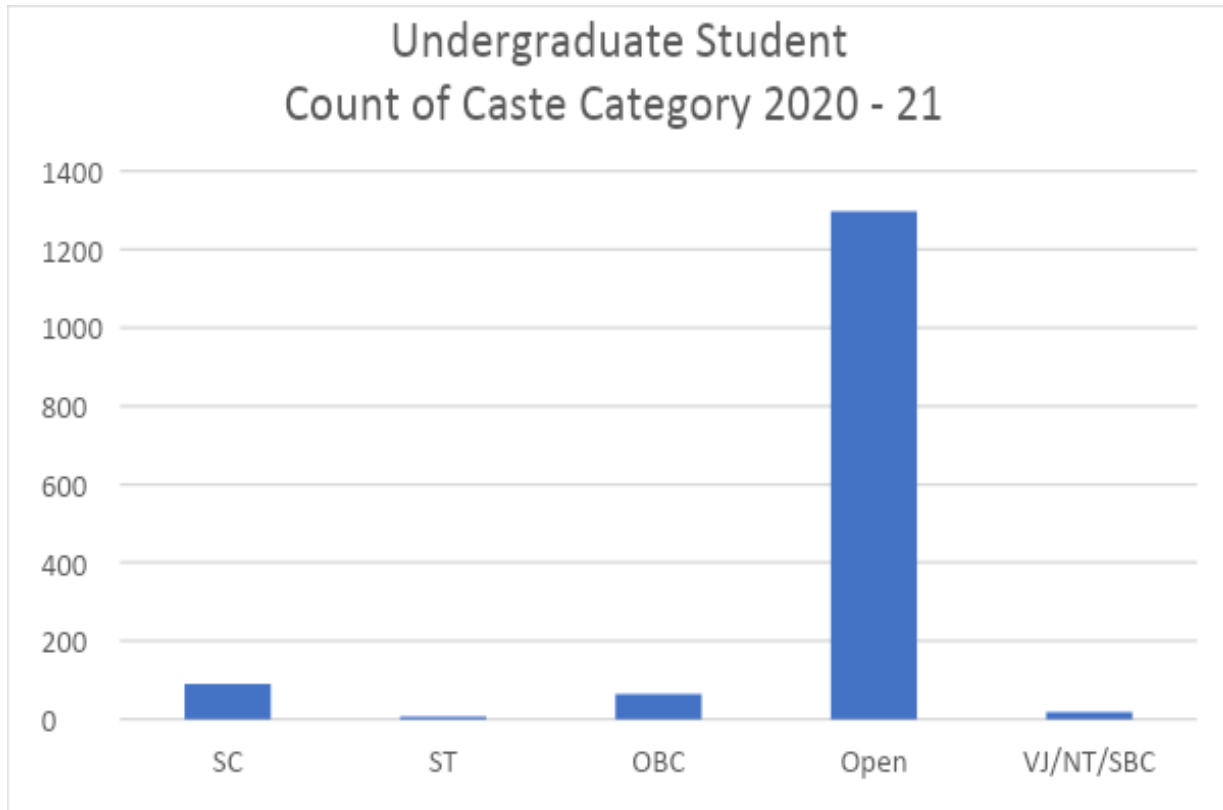

Caste diversity amongst under-graduate students who have taken admission in the year 2020 – 21

I/C PRINCIPAL
Chandrabhan Sharma College
of Arts, Science & Commerce
Powai-Vihar, Powai, Mumbai - 400 076
Tel. 25704526 / 25704530