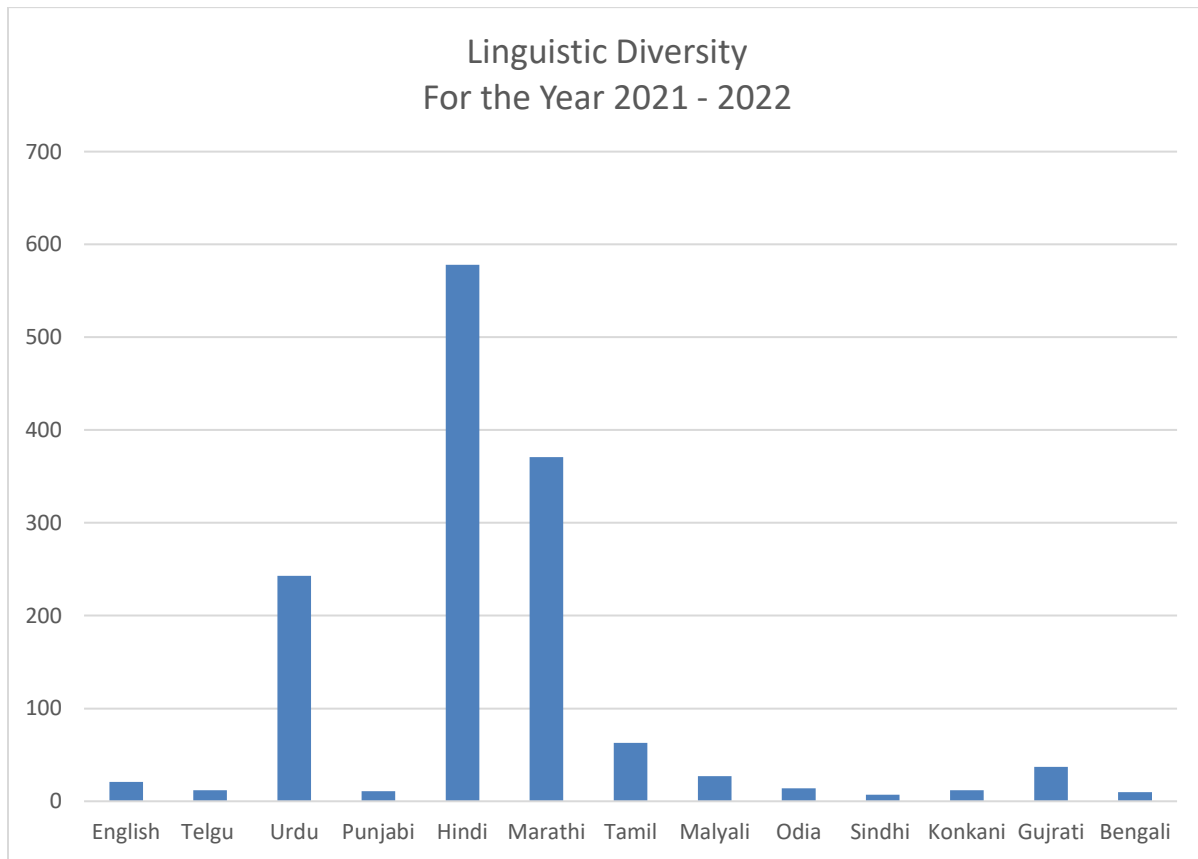

Linguistic Diversity (Year wise)

Linguistic diversity amongst under-graduate students who have taken admission in the year 2021-22

I/C PRINCIPAL
Chandrabhan Sharma College
of Arts, Science & Commerce
Powai-Vihar, Powai, Mumbai - 400 076
Tel. 25704528 / 25704530